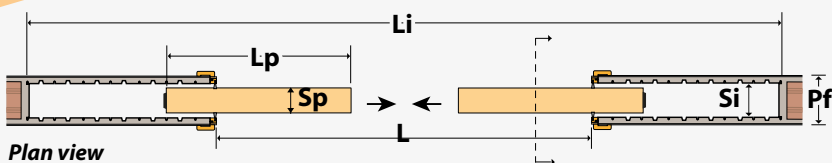

Counter-frame for interior plastered walls.

SIPARIO Frontale Plaster is a counter-frame for interior plastered walls that can host two sliding doors on the right and on the left. It is ideal for separating adjacent spaces such as dining rooms and living rooms with a single larger opening and allowing for a larger open space.