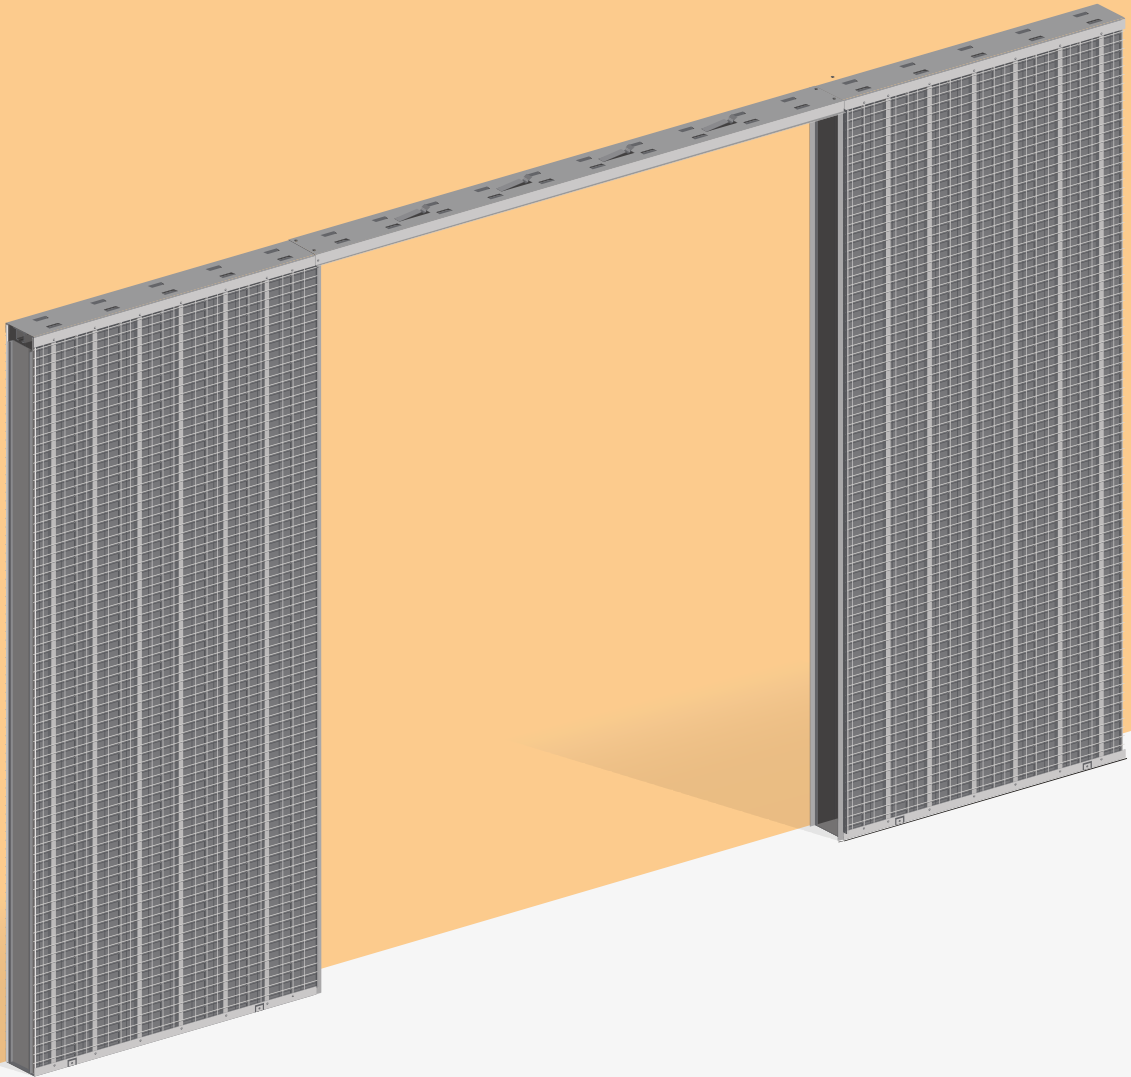

Counter-frame for interior plastered walls.

SIPARIO Frontale Plaster is a counter-frame for interior plastered walls that can host two sliding doors on the right and on the left. It is ideal for separating adjacent spaces such as dining rooms and living rooms with a single larger opening and allowing for a larger open space.